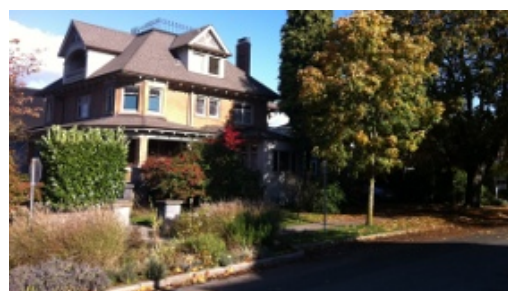

ⓘ This page may be out of date as we respond to COVID-19.
Get the latest updates, service changes, and community supports at vancouver.ca/covid19.

Recommended plant list

Ensure plants used in street gardens will provide visual enjoyment all year long and meet the Green Streets height requirements.

Plants in traffic circles and plants located close to intersections or where visibility is a concern should be kept to 0.6 m (2 ft) or less. Plants in corner bulge gardens that are located away from the intersection should be kept to a maximum of 1 m (3 ft). View the list of shrubs and plants that flourish in Vancouver.

View this list on your mobile device, or if you prefer, you can print a copy to take with you to the plant nursery.

Plant categories

- Shrubs for traffic circles and corner bulges
- Shrubs for corner bulges only
- Ornamental grasses
- Herbaceous perennials
- Groundcovers

Shrubs for traffic circles and corner bulges

0.6 m (2 ft) or lower

Botanical Name	Common Name	Height (m)	Flower Colour	Traits
<i>Calluna vulgaris</i> var.	Heather	0.30	varies	winter interest
<i>Daliphne cneorum</i>	Rose Daliphne	0.20	white/pink	winter interest
<i>Erica</i> x <i>darleyensis</i> 'Kramer's Rote'	Kramer's Red Heath	0.30	red	winter interest
<i>Euonymous fortunei</i> 'Emerald and Gold'	Emerald and Gold Wintercreeper	0.60	n/a	winter interest
<i>Genista pilosa</i> 'Vancouver Gold'	Woodwaxen	0.60	yellow	winter